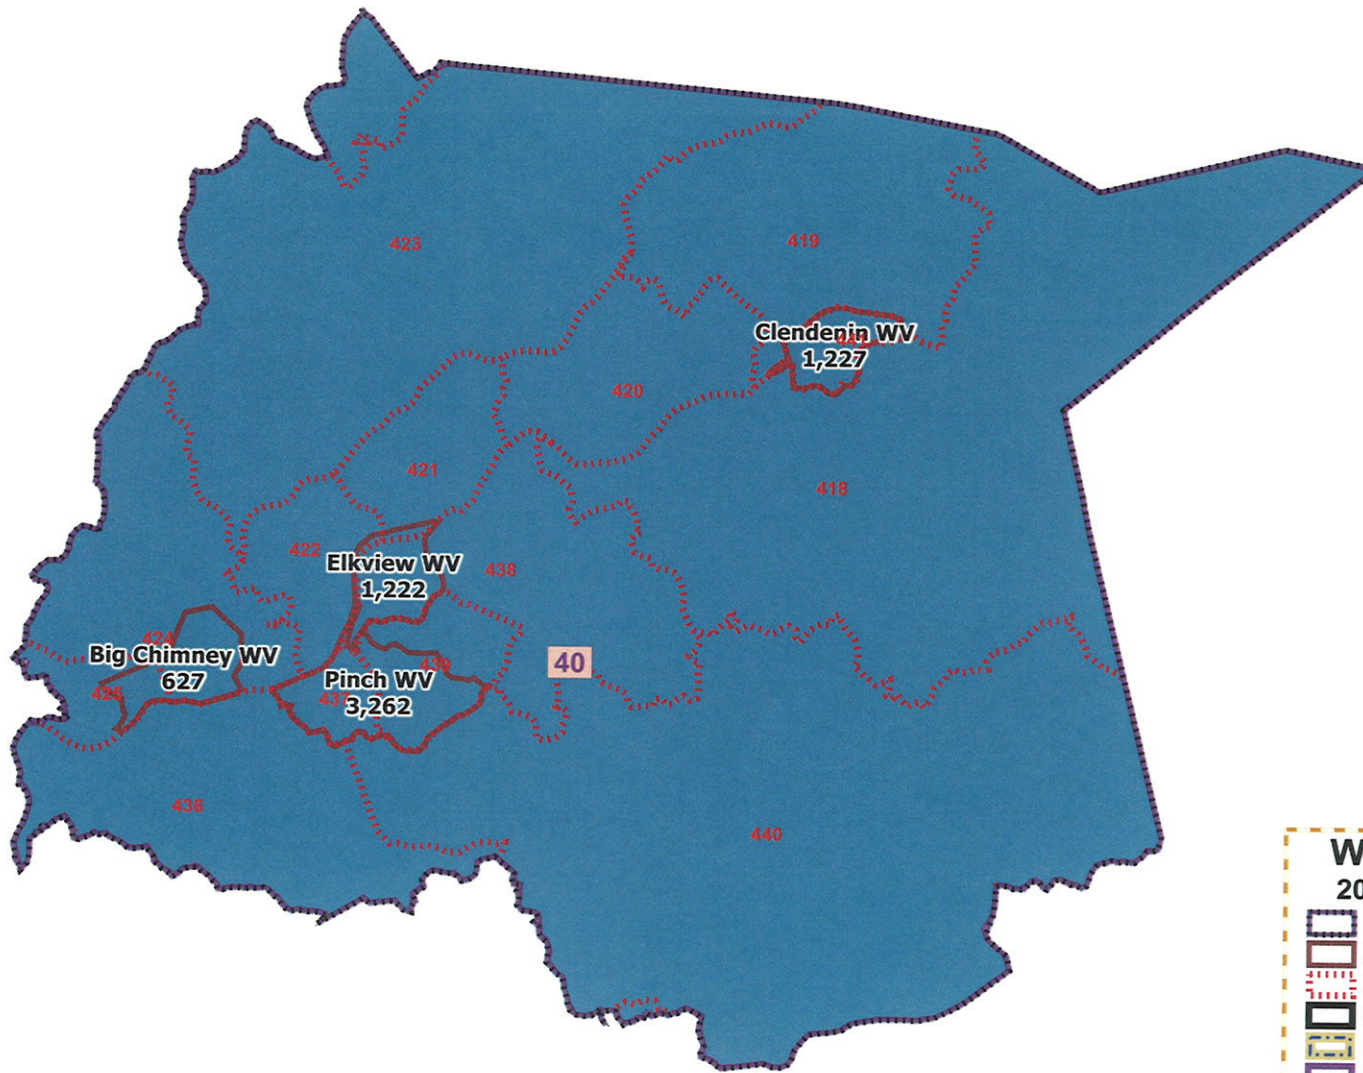

District: 40

West Virginia
2010 Populations

- Districts
- Municipality
- Precincts
- County
- State
- New District

House Final Plan 2X